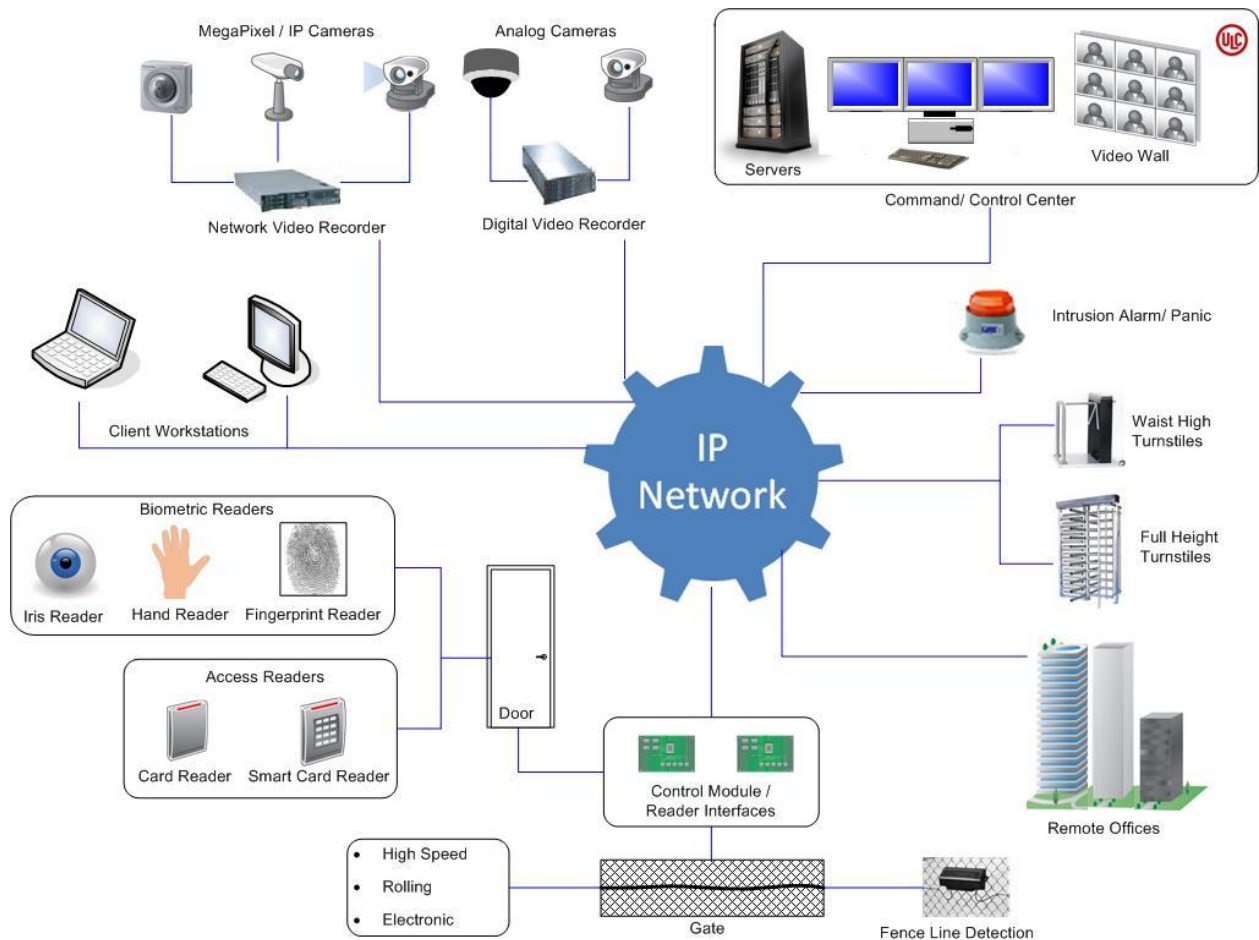

With a long history in network integration, BMS delivers proven security technologies including access control, IP video surveillance, video management systems, perimeter intrusion and alarm monitoring to deliver seamlessly integrated solutions which optimize open I.T. and networking standards.

OUR INTEGRATED SECURITY SOLUTIONS

- **Physical & logical access control:** smart cards, ID credentialing, card access, biometrics, network log on
- **IP based video surveillance:** megapixel cameras, video management software, video analytics, remote monitoring, video wall
- **Intrusion & video monitoring:** ULC rated intrusion alarm monitoring, video verification & mobile guard response
- **Perimeter security & gates:** high-security vehicle & pedestrian gates, high-security rising barriers, pedestrian optical turnstiles, fence detection
- **Security control centre:** video wall displays, audio visual, remote monitoring, centralized security management